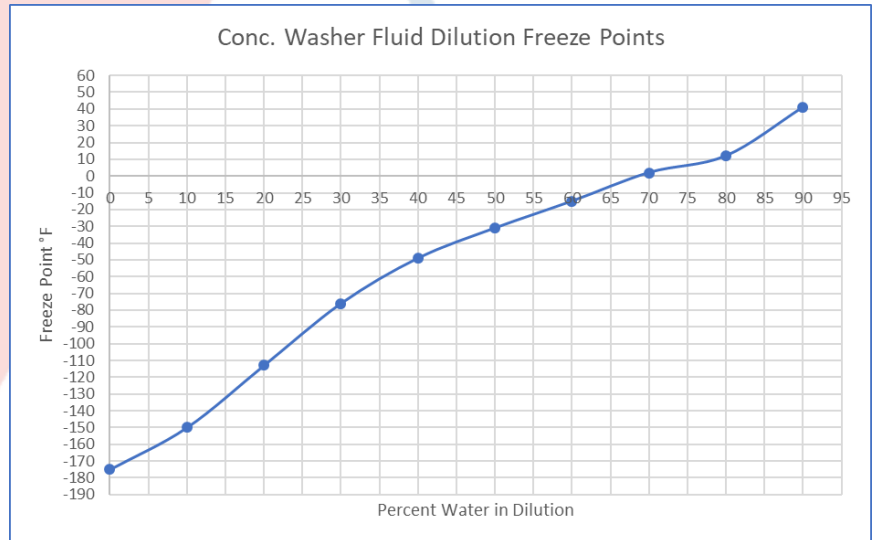

Lyden Oil Company

ProGuard

Product Information

ProGuard Windshield Washer Fluid

Concentrate Dilution Table

% Water Added	Initial Freeze Point	
0	-175 °F	
10	-150 °F	
20	-113 °F	
30	-76 °F	
40	-49 °F	
50	-31 °F	"-50 Burst"
60	-15 °F	"-30 Burst"
70	2 °F	
80	12 °F	
90	41 °F	